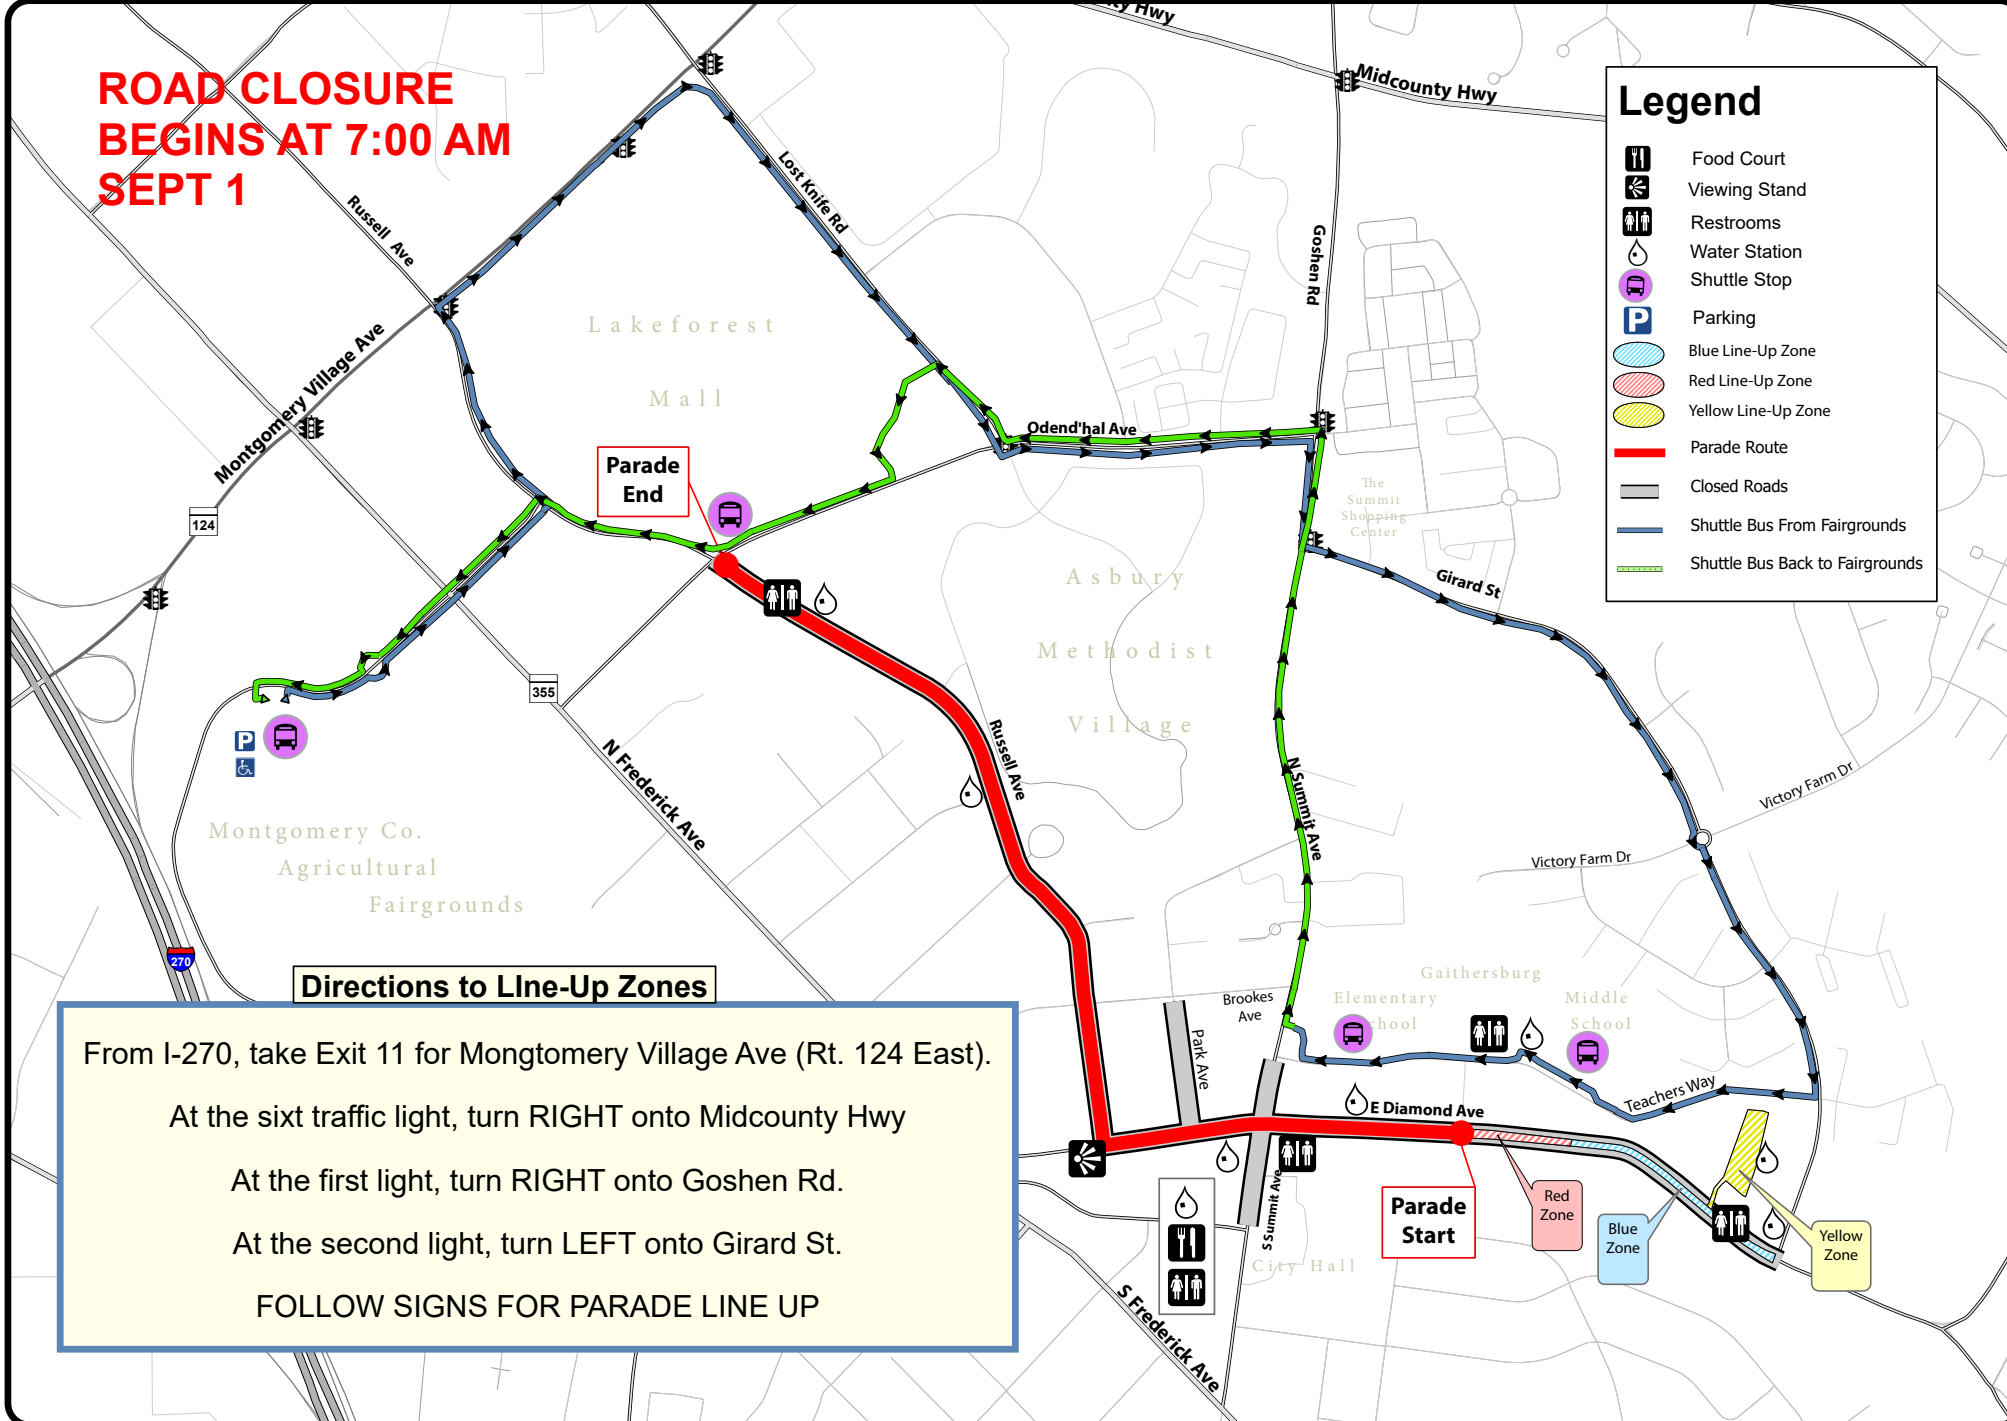

**ROAD CLOSURE  
BEGINS AT 7:00 AM  
SEPT 1**

### Legend

- Food Court
- Viewing Stand
- Restrooms
- Water Station
- Shuttle Stop
- Parking
- Blue Line-Up Zone
- Red Line-Up Zone
- Yellow Line-Up Zone
- Parade Route
- Closed Roads
- Shuttle Bus From Fairgrounds
- Shuttle Bus Back to Fairgrounds

**Directions to Line-Up Zones**

From I-270, take Exit 11 for Montgomery Village Ave (Rt. 124 East).  
 At the sixth traffic light, turn RIGHT onto Midcounty Hwy  
 At the first light, turn RIGHT onto Goshen Rd.  
 At the second light, turn LEFT onto Girard St.  
 FOLLOW SIGNS FOR PARADE LINE UP